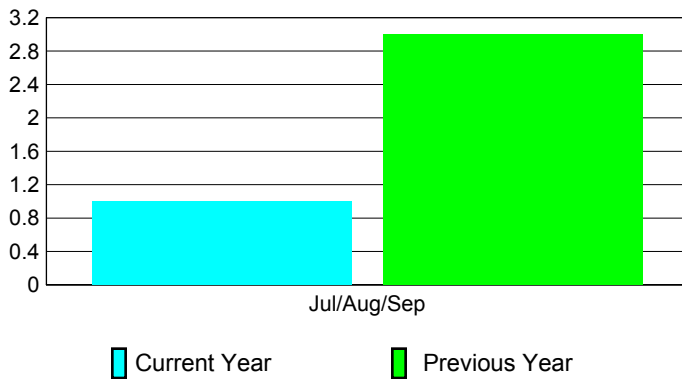

Club Results 2010-2011

Goal, New, Dropped, Gain/Loss

Comparison of Club Gain/Loss

Current Year Compared to the Previous Year

YTD Status Quo Clubs 2010-2011

Status Quo Clubs Compared to Status Quo Members

MEMBERSHIP