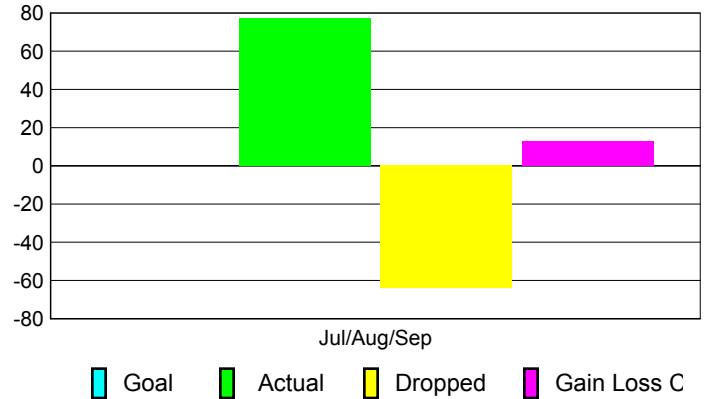

Membership Results 2010-2011

Goal, New, Dropped, Gain/Loss