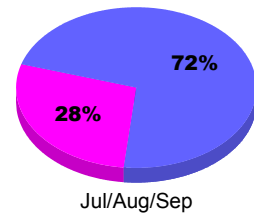

Membership Results
2010-2011

Membership
2009-2010

Month	Net Memb Goal	Actual New Memb	Actual Dropped Memb	Gain/Loss of Memb	Gain/Loss of Memb
Jul/Aug/Sep	0	77	-64	13	106
Totals	0	77	-64	13	106

Membership Results 2010-2011

Goal, New, Dropped, Gain/Loss

Comparison of Membership Gain/Loss

Current Year Compared to the Previous Year

Gender Comparison 2010-2011

■ Male ■ Female