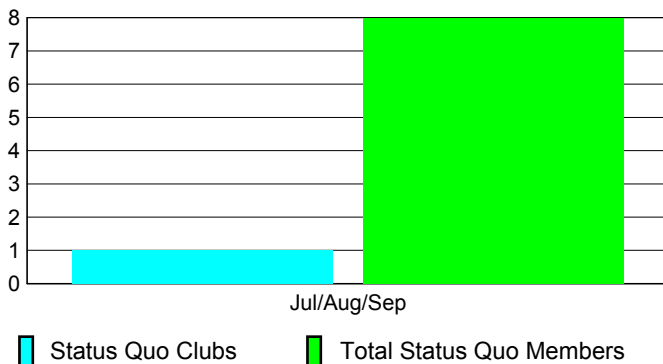

Club Results 2010-2011

Goal, New, Dropped, Gain/Loss

Comparison of Club Gain/Loss

Current Year Compared to the Previous Year

YTD Status Quo Clubs 2010-2011

Status Quo Clubs Compared to Status Quo Members

MEMBERSHIP

Membership Results
2010-2011

Membership
2009-2010

Month	Net Memb Goal	Actual New Memb	Actual Dropped Memb	Gain/Loss of Memb	Gain/Loss of Memb
Jul/Aug/Sep	0	77	-64	13	106
Totals	0	77	-64	13	106

Membership Results 2010-2011