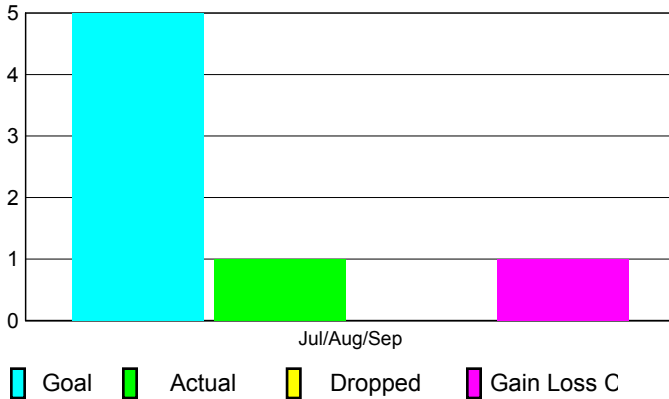

2010-2011 GMT Reports for District (or Undistricted) **District 322 E**

GMT: SANGEETA JATIA

Location: INDIA

GMT CA: 6

CLUBS

Club Results
2010-2011

Clubs
2009-2010

Month	New Club Goal	Actual New Clubs	Actual Dropped Clubs	Gain/Loss of Clubs	Gain/Loss of Clubs
Jul/Aug/Sep	5	1	0	1	3
Totals	5	1	0	1	3

Club Results 2010-2011

Goal, New, Dropped, Gain/Loss

Comparison of Club Gain/Loss

Current Year Compared to the Previous Year

YTD Status Quo Clubs 2010-2011

Status Quo Clubs Compared to Status Quo Members

MEMBERSHIP