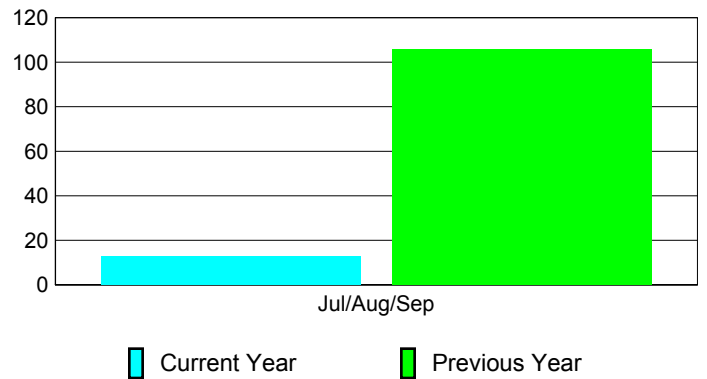

Comparison of Membership Gain/Loss

Current Year Compared to the Previous Year